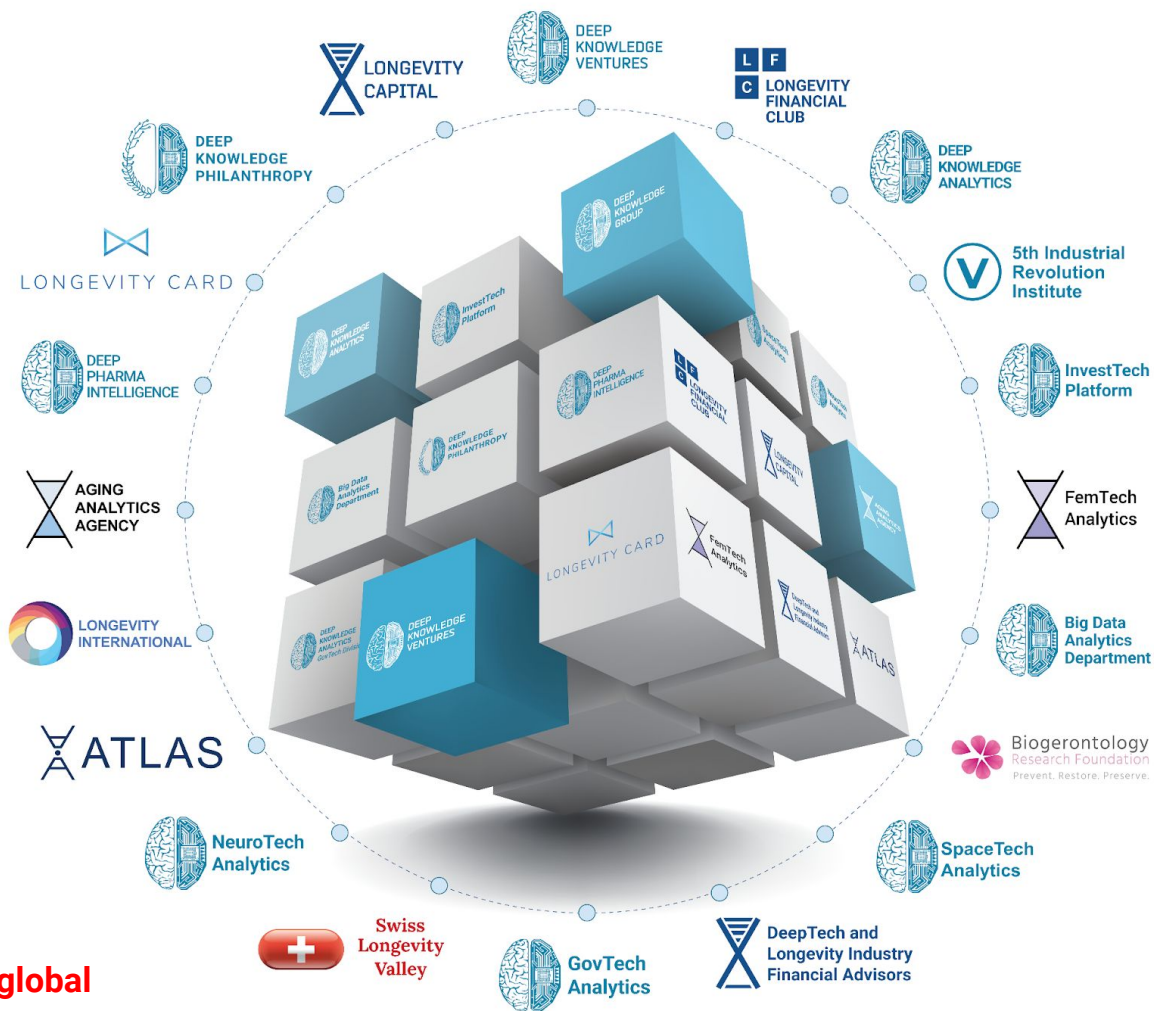

DKG Mission and Vision

Deep Knowledge Group has been committed since 2014 to the corporate thesis of DeepTech for social impact, techno-ethical business for social good, and the continual reinvestment of profits into the expansion of our core Data Science, AI and analytics assets and the refinement of our financial-ecosystemic development projects (which we see as the major tool driving our Group's further growth as a Data Science driven financial corporation with focus on Longevity and DeepTech).

Our unique approach lies in combining ecosystemic financial innovations with sophisticated AI and Data Science technology development for DeepTech and Longevity Industry analysis, benchmarking and forecasting.

www.dkv.global