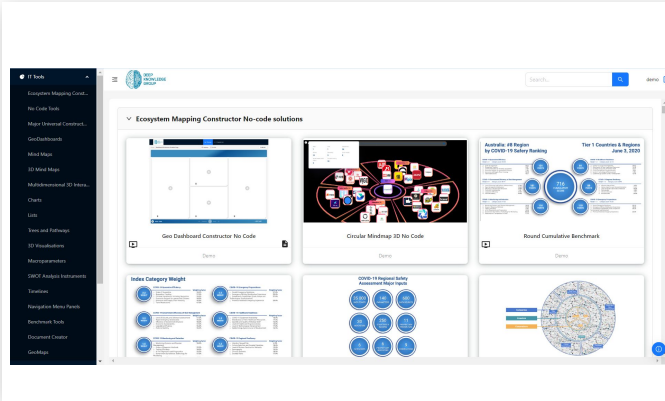

End-to-End Professional Platform System

End-to-End Professional Platform System is a cutting-edge custom tool designed to elevate businesses by seamlessly managing libraries of advanced visualizations. This comprehensive system boasts a sophisticated front end tool library, a robust database admin panel, and an array of powerful features to enhance data representation.

tools.dkv.global