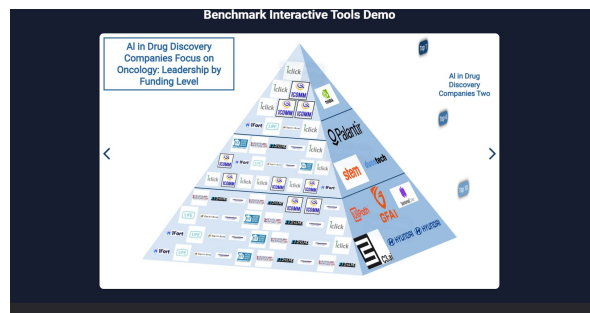

www.deep-innovation.tech/dashboard-creator

Geo Dashboard Constructor

The Geo Dashboards Constructor is a state-of-the-art tool for creating and customizing interactive dashboards efficiently. It integrates maps, graphs, and other data visualizations into a single, cohesive interface. It's a software designed specifically for customizing dashboards for geographical data visualization and analysis. Users can easily select components to build dashboards tailored to their needs or project specifications.

www.deep-innovation.tech/geo-dashboard

Deep Knowledge Group SaaS Platforms

Interactive MindMap

The Mindmaps Service is an innovative tool for creating and customizing mindmaps with exceptional flexibility. Notably, the tool stands out with sector-specific segmentation, allowing users to analyze and visualize data within specific industry sectors for a more detailed perspective. Additionally, it enables the integration of various entity types in a single mindmap, offering valuable insights into complex business relationships and ecosystems. These advanced features make it invaluable for detailed data analysis and visualization.

www.deep-innovation.tech/mindmaps-creator

Benchmark Interactive Tools

DKG's Benchmark Tool Pyramid is a powerful and flexible tool for data visualization and benchmarking in the oncology sector. It offers users the choice between 2D and 3D visualization for a comprehensive view of data. What sets DKG apart is its user-friendly Admin Panel, which facilitates customization through JSON file editing. Its combination of user input capabilities and a robust Admin Panel makes DKG's Benchmark Tool Pyramid a standout choice for tailored benchmarking and data visualization needs.