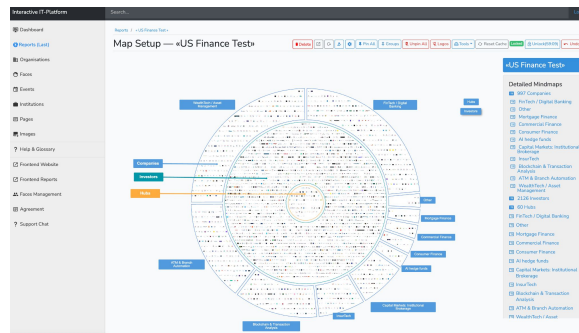

www.deep-innovation.tech/dashboard-creator

Geo Dashboard Constructor

The Geo Dashboards Constructor is a state-of-the-art tool for creating and customizing interactive dashboards efficiently. It integrates maps, graphs, and other data visualizations into a single, cohesive interface. It's a software designed specifically for customizing dashboards for geographical data visualization and analysis. Users can easily select components to build dashboards tailored to their needs or project specifications.

www.deep-innovation.tech/geo-dashboard

Deep Knowledge Group SaaS Platforms

Interactive MindMap

The Mindmaps Service is an innovative tool for creating and customizing mindmaps with exceptional flexibility. Notably, the tool stands out with sector-specific segmentation, allowing users to analyze and visualize data within specific industry sectors for a more detailed perspective. Additionally, it enables the integration of various entity types in a single mindmap, offering valuable insights into complex business relationships and ecosystems. These advanced features make it invaluable for detailed data analysis and visualization.

www.deep-innovation.tech/mindmaps-creator

Benchmark Interactive Tools

DKG's Benchmark Tool Pyramid is a powerful and flexible tool for data visualization and benchmarking in the oncology sector. It offers users the choice between 2D and 3D visualization for a comprehensive view of data. What sets DKG apart is its user-friendly Admin Panel, which facilitates customization through JSON file editing. Its combination of user input capabilities and a robust Admin Panel makes DKG's Benchmark Tool Pyramid a standout choice for tailored benchmarking and data visualization needs.