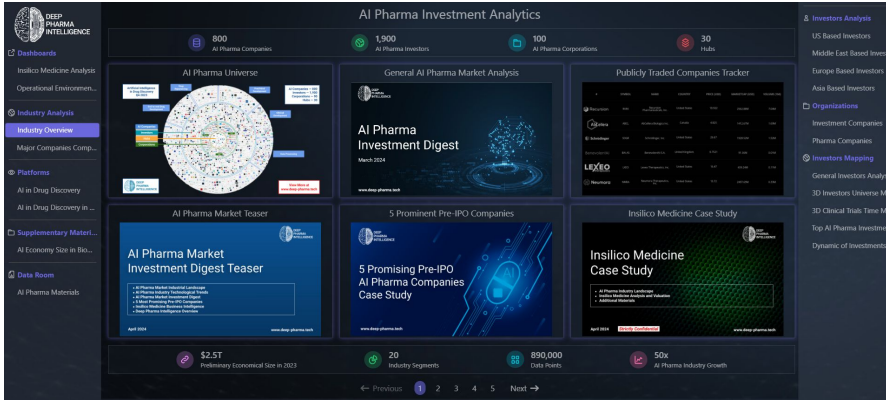

Advanced Visualization. Dashboards Constructor

Key Features

E

Enables the creation of tailored and personalized analytical dashboards in a matter of minutes

A

All features that are available on other dashboards are already enabled

S

Save time and money on analyst training with a low-code solution

Y

You are the one who decides - purchase a white label solution or request creation-on-demand