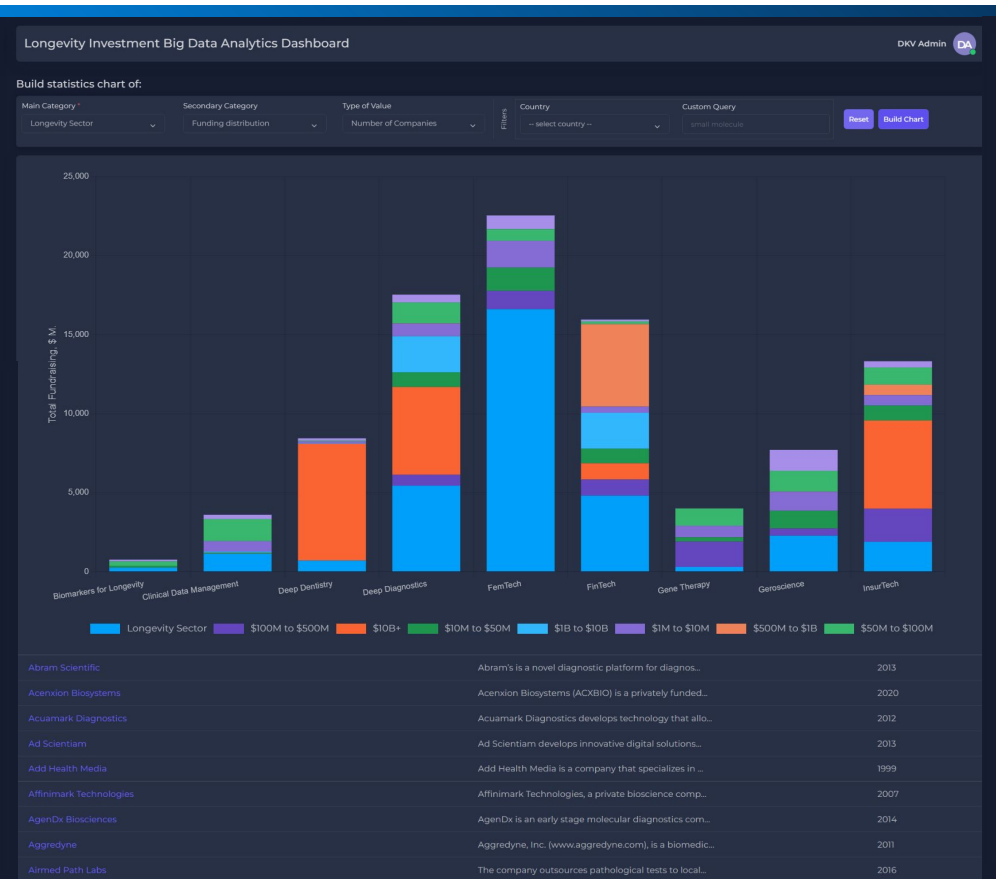

Dashboards Constructor

Big Data Software Operations System

Dashboard Constructor represents a paradigm shift in customizable, white label solutions, empowering businesses to effortlessly create visually striking and interactive dashboards tailored precisely to their requirements. Its intuitive interface and robust functionalities ensure the seamless delivery of data-driven insights, fundamentally transforming the visualization and utilization of information.

S

Save time and money on analyst training with a low-code solution

Y

You are the one who decides - purchase a white label solution or request creation-on-demand

Advanced Visualization. Interactive Chart Builder

Key Features

- Interactive market coverage
- Custom queries for maximum personalization of industry outlook
- 50,000+ represented entities
- 5+ entity layers types

Advanced Visualisation. Three.Js Implementation for Diagrams Constructor

O

Oftenly-updated and curated database to keep-up with the companies' changes

VV

Vertical Value chain: B2B focus

The Operational Framework of Dashboard Constructor Entails:

Effortlessly connect to your existing systems and data sources with minimal setup