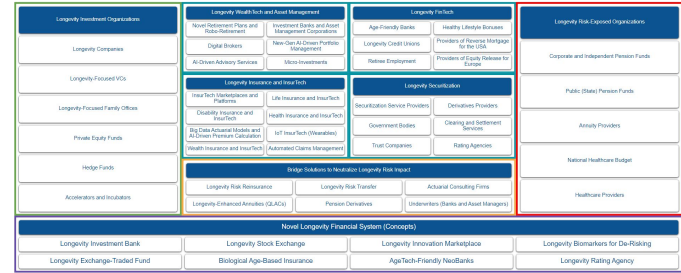

www.deep-innovation.tech/mindmaps-creator

Benchmark Interactive Tools

DKG's Benchmark Tool Pyramid is a powerful and flexible tool for data visualization and benchmarking in the oncology sector. It offers users the choice between 2D and 3D visualization for a comprehensive view of data. What sets DKG apart is its user-friendly Admin Panel, which facilitates customization through JSON file editing. Its combination of user input capabilities and a robust Admin Panel makes DKG's Benchmark Tool Pyramid a standout choice for tailored benchmarking and data visualization needs.

www.deep-innovation.tech/benchmark-interactive

Deep Knowledge Group SaaS Platforms

Complex Frameworks

DKG's Complex Frameworks tool is a sophisticated platform for understanding complex relationships and data evolution. The primary visualization area showcases interconnected nodes and paths that represent data entities and their relationships. A timeline slider empowers users to explore data evolution across different years with real-time updates. Interactivity is a key feature, allowing users to select nodes and paths for detailed insights.

www.deep-innovation.tech/complex-frameworks

3D Multidimensional Space

3D Multidimensional Space offers an innovative approach to visualizing complex data connections and hierarchies. It utilizes a cylindrical three-dimensional structure to represent entities, distinguishing between companies, investors, and funding rounds with distinct colors. What sets DKG apart is its Special Slider Filter, allowing users to filter visible entities based on specific criteria like capitalization or date ranges. The tool promotes interactive exploration, enabling users to zoom in on nodes for detailed information and providing panning and rotating features for comprehensive analysis.