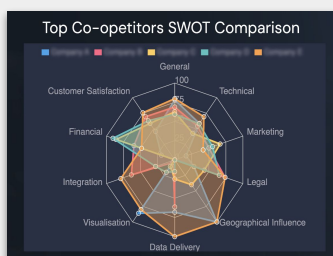

Automated SWOT analysis