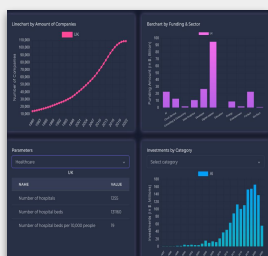

Pipeline of Major Components

Industry Overview