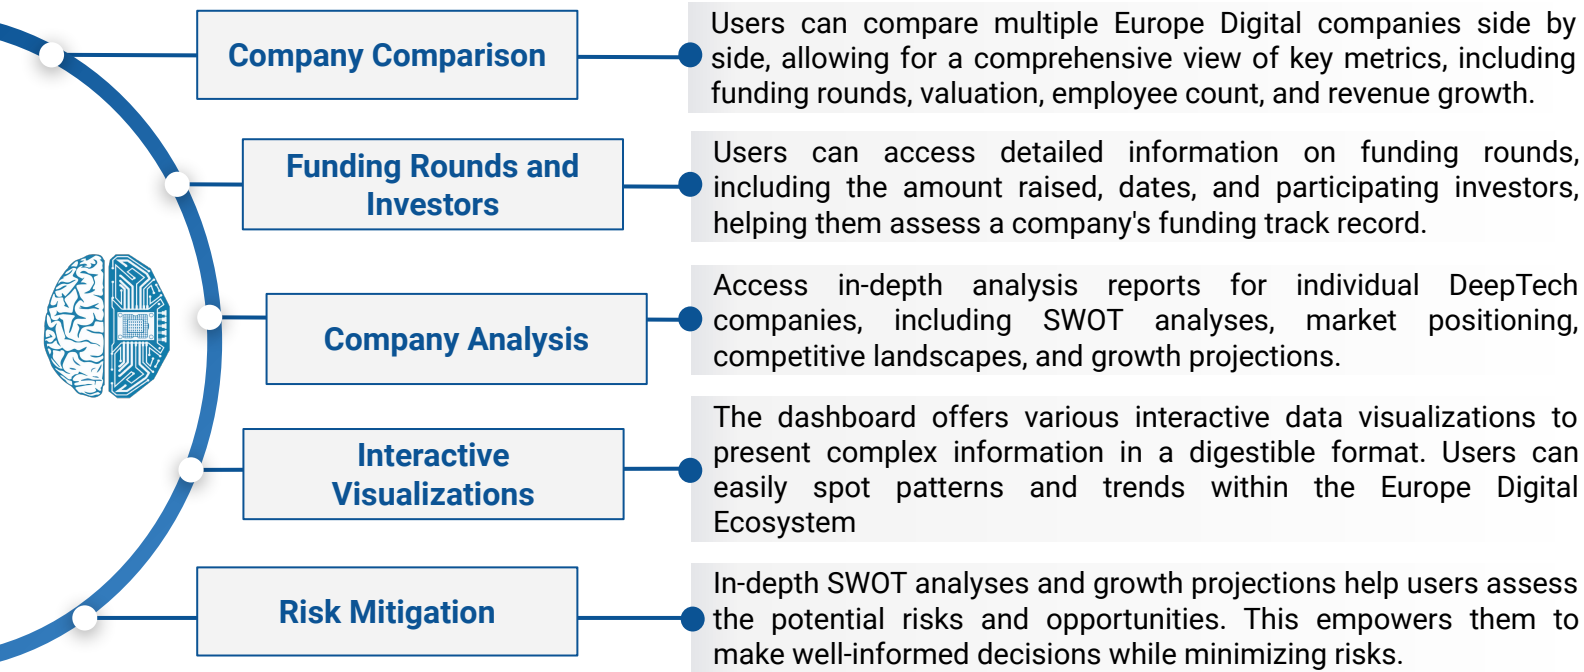

www.platform.dkv.global/demo