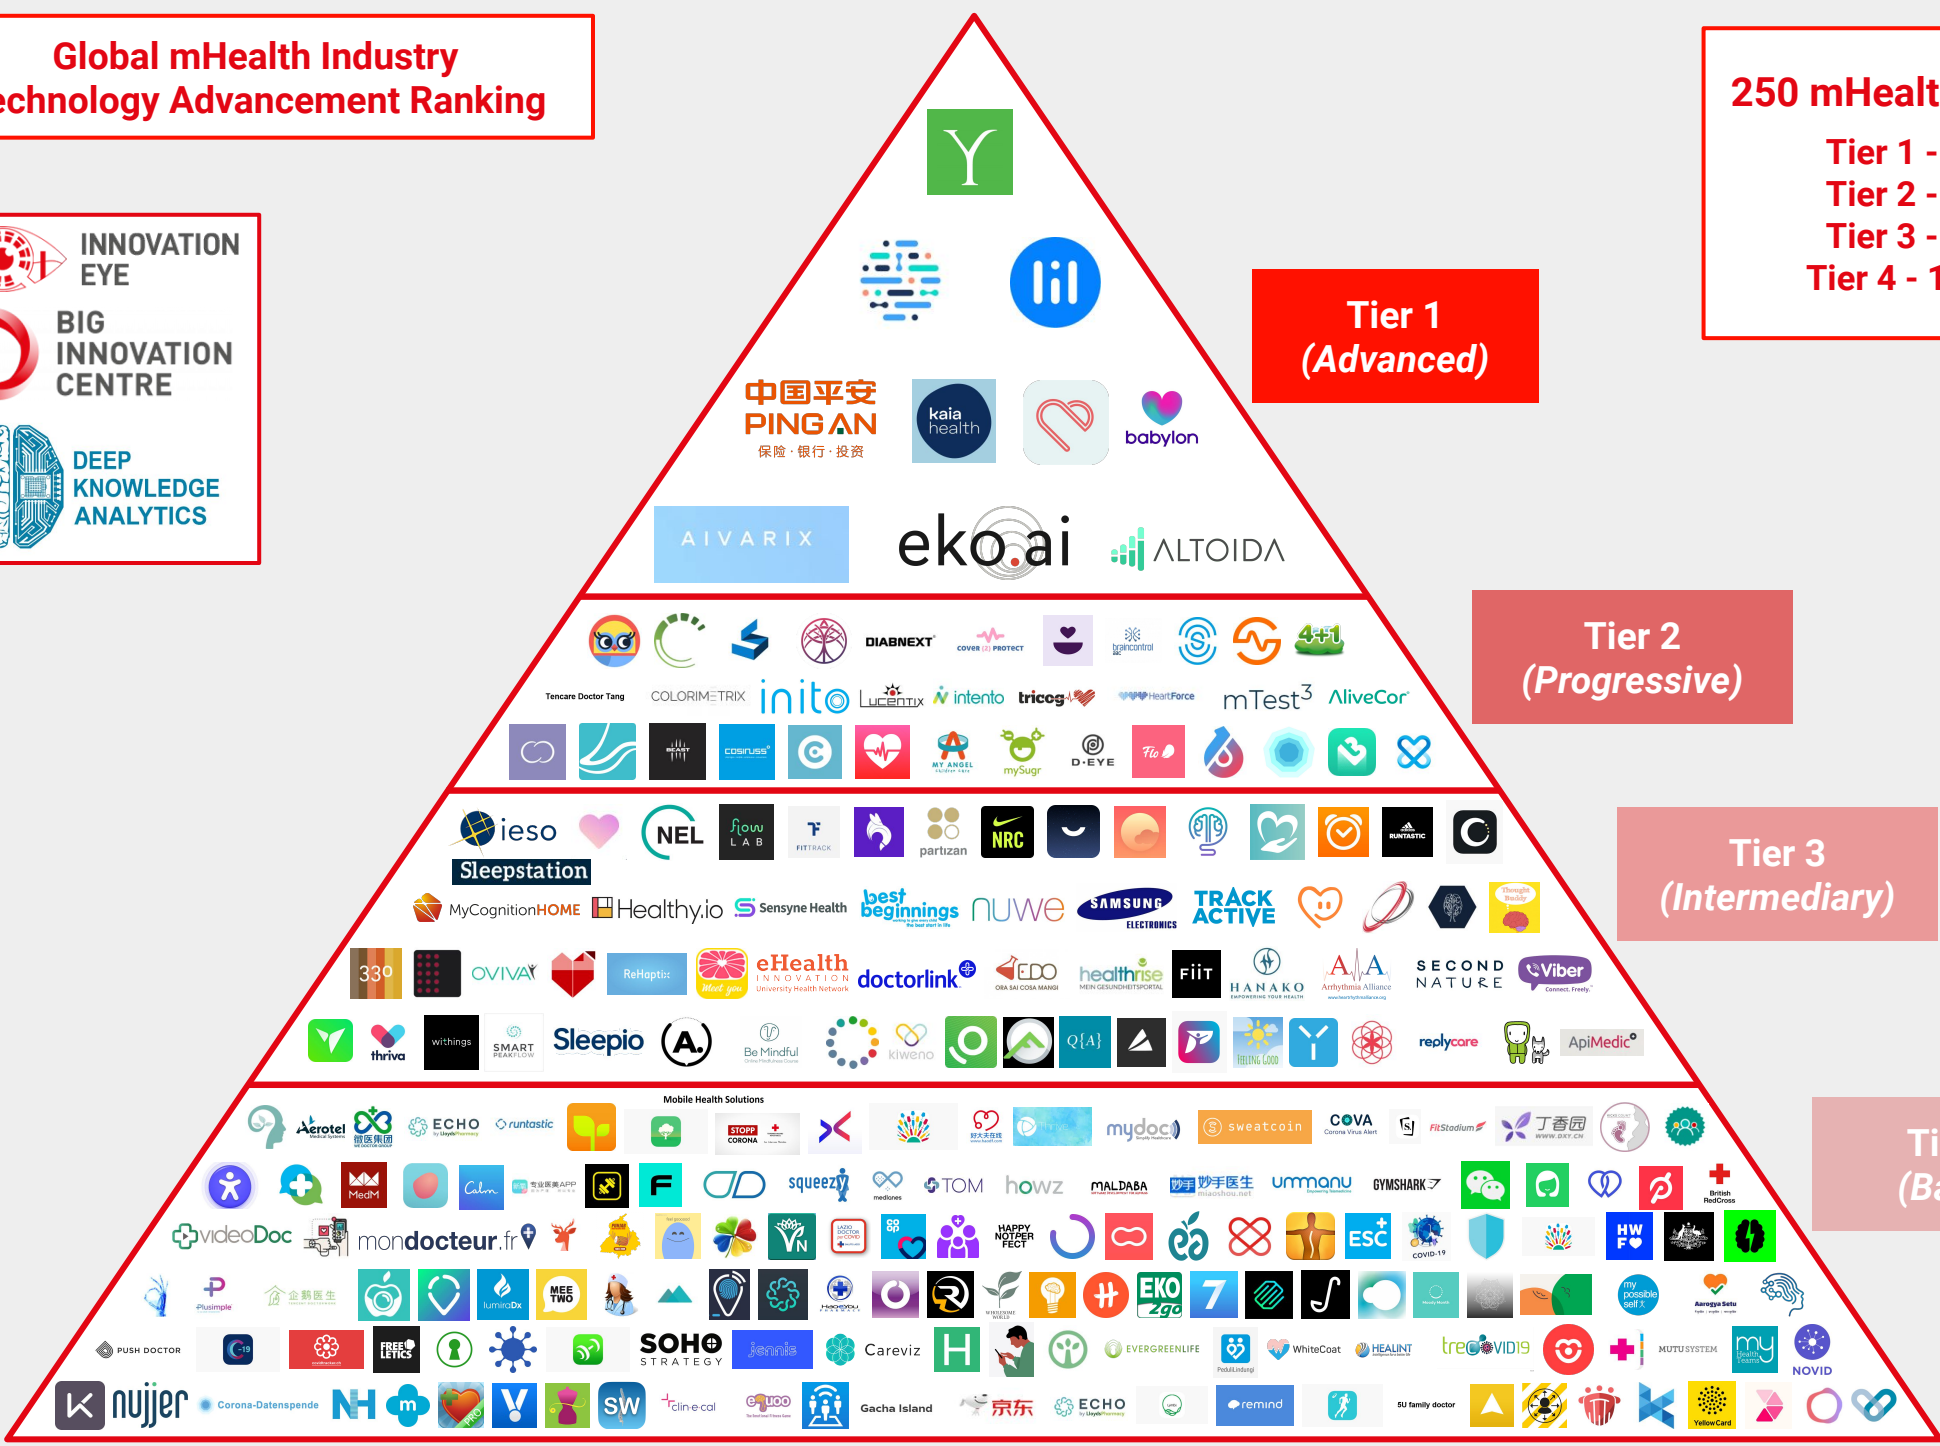

Global mHealth Industry Technology Advancement Ranking

250 mHealth Apps:
 Tier 1 - 10 Apps
 Tier 2 - 34 Apps
 Tier 3 - 62 Apps
 Tier 4 - 144 Apps

INNOVATION EYE
BIG INNOVATION CENTRE
DEEP KNOWLEDGE ANALYTICS

**Tier 1
(Advanced)**

**Tier 2
(Progressive)**

**Tier 3
(Intermediary)**

**Tier 4
(Basic)**