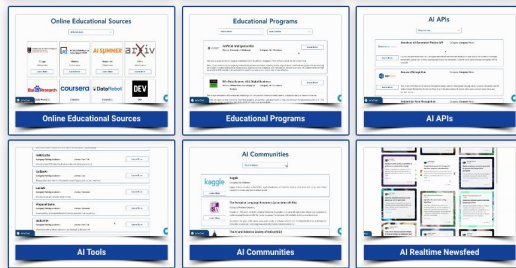

**This tool can be customized to the client's specific needs and strategic goals.**

**Available for Purchase**

### AI Engine (Dashboard Add-On)

For clients seeking even more sophisticated ecosystem mapping solutions, we offer custom-order pre-trained deep learning models for analytics and smart matching, derived from extensive databases tailored to client specifications, as a Dashboard add-on.

# Ecosystem Mapping as a Service

We can help you in 3 cases

If you have no data and no platform

We Can Provide Searchable and Filterable Ecosystem Database

If you have data but no platform or any other IT solutions