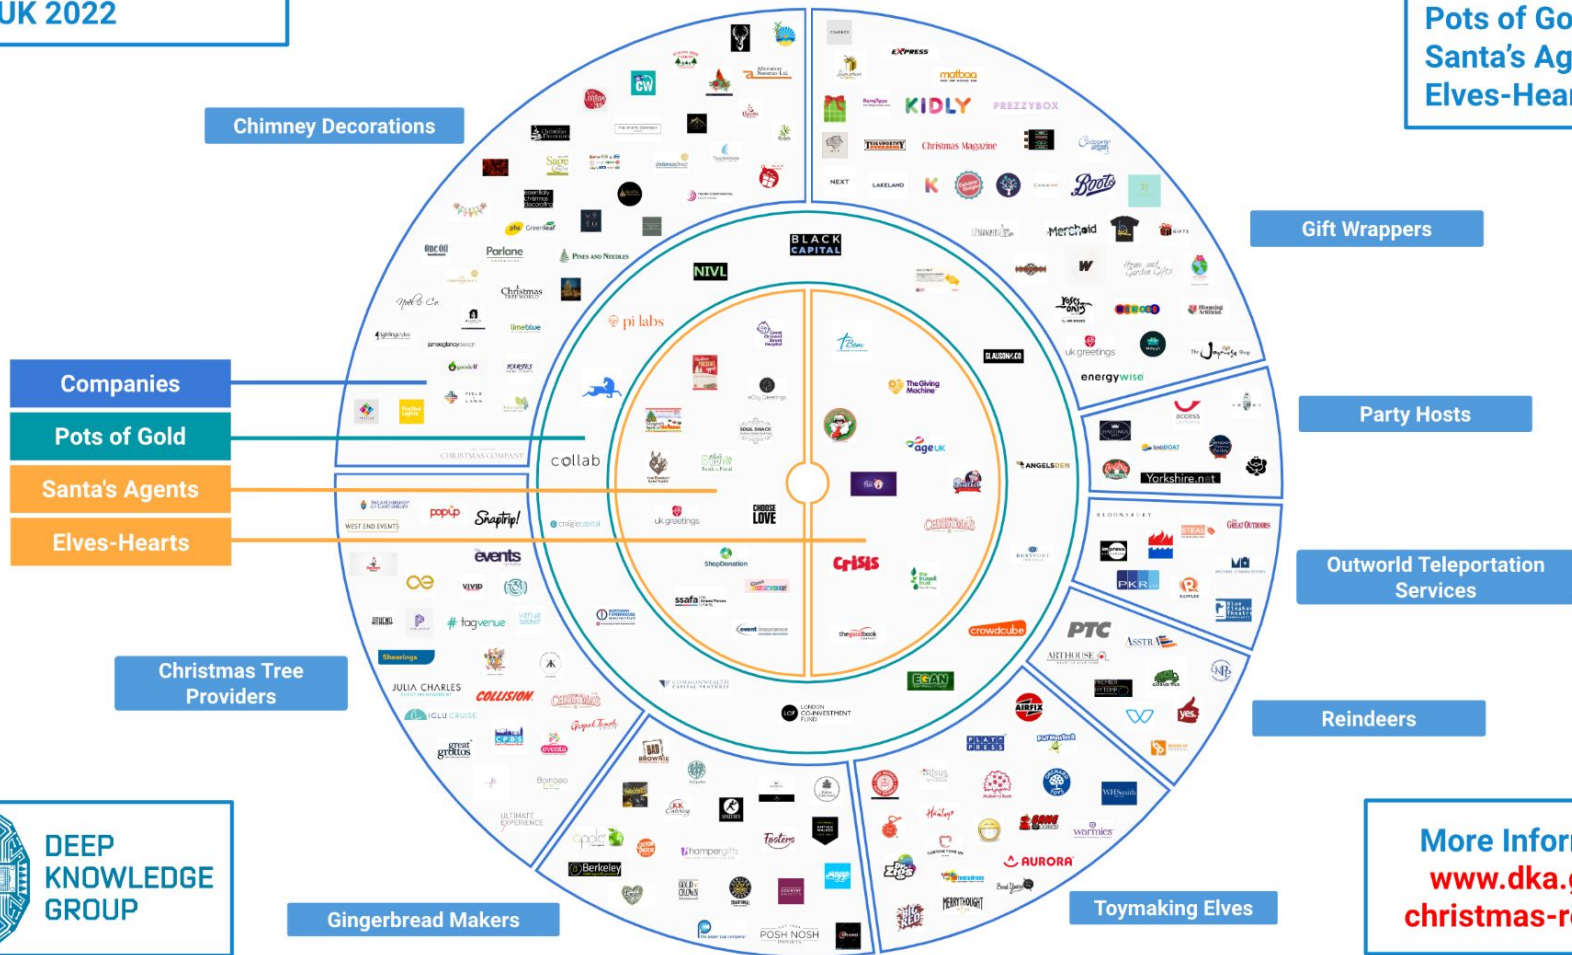

Santa Claus Ecosystem in the UK 2022

Dominic Jennings

Head of Strategic Partnerships
Deep Knowledge Group

House of Lords
December 16, 2022

Longevity Christmas Reception, 2022

Santa Claus Ecosystem Framework in the UK 2022

Santa Claus Ecosystem in the UK 2022

Companies - 180
 Pots of Gold - 15
 Santa's Agents - 13
 Elves-Hearts - 10

**DEEP
 KNOWLEDGE
 GROUP**

InvestTech Platform
www.invest-platform.tech

LONGEVITY CARD
www.longevity.cards

ATLAS
www.at-las.org

AGING ANALYTICS AGENCY
www.aginganalytics.com

FemTech Analytics
www.femtech.health

DeepTech and Longevity Industry Financial Advisors
www.longevity.finance

Big Data Analytics Department
www.deep-innovation.tech