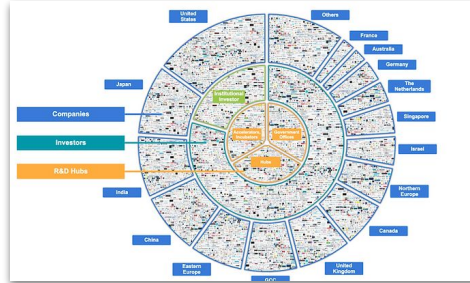

### GeoDashboard Constructor & Interactive GeoMaps

The Geo Dashboards Constructor stands as a robust and user-friendly solution for creating dynamic, interactive dashboards. It caters to the growing need for sophisticated data visualization tools in a data-driven world.

This tool is ideal for data analysts, marketing professionals, and decision-makers in various sectors who require comprehensive and customizable data visualization solutions.

Advanced Graphics Integration: The tool supports a wide range of graphical elements, such as timelines, line charts, and bar graphs, enhancing the data representation capabilities.

### Tube Evolution Tree 3D