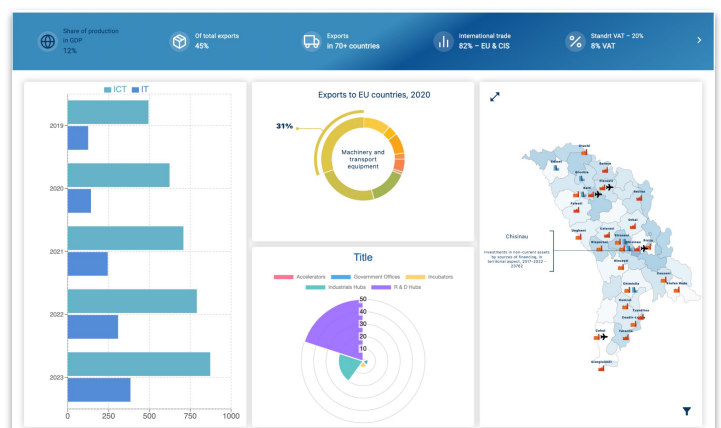

### Dashboards Constructor

1. Enables the creation of tailored and personalized analytical dashboards in a matter of minutes
2. All features that are available on other dashboards are already enabled
3. Save time and money on analyst training with a low-code solution
4. You are the one who decides - purchase a white label solution or request creation-on-demand

### GeoDashboard Constructor & Interactive GeoMaps

The Geo Dashboards Constructor stands as a robust and user-friendly solution for creating dynamic, interactive dashboards. It caters to the growing need for sophisticated data visualization tools in a data-driven world.

This tool is ideal for data analysts, marketing professionals, and decision-makers in various sectors who require comprehensive and customizable data visualization solutions.

Advanced Graphics Integration: The tool supports a wide range of graphical elements, such as timelines, line charts, and bar graphs, enhancing the data representation capabilities.