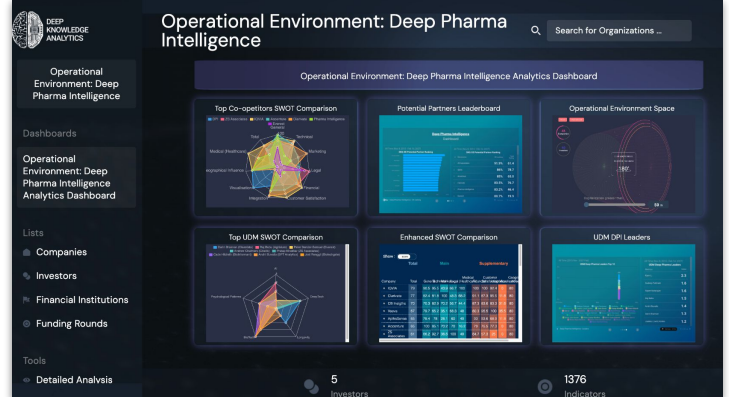

Dashboards Constructor

1. Enables the creation of tailored and personalized analytical dashboards in a matter of minutes
2. All features that are available on other dashboards are already enabled
3. Save time and money on analyst training with a low-code solution
4. You are the one who decides - purchase a white label solution or request creation-on-demand

GeoDashboard Constructor & Interactive GeoMaps

The Geo Dashboards Constructor stands as a robust and user-friendly solution for creating dynamic, interactive dashboards. It caters to the growing need for sophisticated data visualization tools in a data-driven world.

This tool is ideal for data analysts, marketing professionals, and decision-makers in various sectors who require comprehensive and customizable data visualization solutions.

Advanced Graphics Integration: The tool supports a wide range of graphical elements, such as timelines, line charts, and bar graphs, enhancing the data representation capabilities.